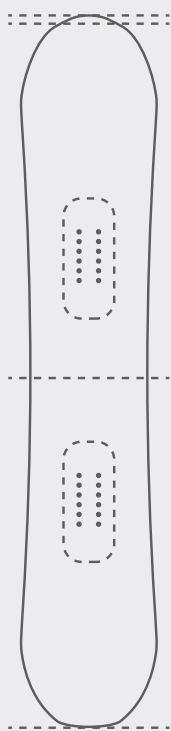

Women's Directional Twin All-Mountain
Feelbetter

3D Shape
3BT™ + Sidekick™

Nose Uplift
Medium

Camber Profile
Medium

Tail Uplift
Medium

Terrain

Park

Resort

Pow

Flex

3

1 ————— 10
Soft ————— Stiff

3BT™

SIDEKICK®

Feelbetter

Outline Shape
Directional Twin

Materials & Lay-up
Construction

Laminate
Bi-Ax
Laminate

Woodcore
Core
Core

Base
Hyper
Glide S

Sidewalls
Flex
Walls

Inserts
24
Inserts

Scan for more

Length (cm)	138	140	143	146	149	152
Effective Edge (cm)	103,4	105,2	107,9	110,6	113,3	116,0
Waist Width (cm)	23,4	23,6	23,8	24,0	24,2	24,4
Sidecut Radius (m)	7,15	7,27	7,42	7,56	7,68	7,78
Min Stance (cm)	43	43	44	45	46	48
Reference Stance (cm)	47	47	48	49	50	52
Max Stance (cm)	55	55	56	57	58	60