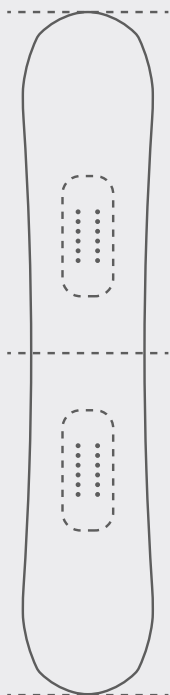

Women's Twin Freestyle  
Moodboard

New Shape

Moodboard

3D Shape  
3BT™ + Sidekick™

Nose Uplift  
Medium

Camber Profile  
Medium

Tail Uplift  
Medium

Terrain

Park

Resort

Pow

Flex

3

1 ————— 10  
Soft ————— Stiff

**3BT™**

**SIDEKICK®**

Outline Shape  
Twin

Materials & Lay-up  
Construction

Laminate  
Bi-Ax  
Laminate

Woodcore  
Core  
Core

Base  
Hyper  
Glide S

Sidewalls  
Flex  
Walls

Inserts  
24  
Inserts

Scan for more

Length (cm)	140	143	146	149	152
Effective Edge (cm)	104,9	107,6	110,3	113,0	115,7
Waist Width (cm)	23,3	23,6	23,9	24,2	24,5
Sidecut Radius (m)	7,37	7,52	7,66	7,78	7,88
Min Stance (cm)	43	44	45	46	48
Reference Stance (cm)	47	48	49	50	52
Max Stance (cm)	55	56	57	58	60