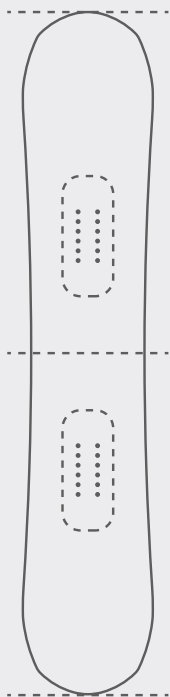

Women's Twin Freestyle
Distortia

3D Shape
3BT™ + Sidekick™

Nose Uplift
Medium

Camber Profile
Medium

Tail Uplift
Medium

Terrain

Park

Resort

Pow

Flex

4

1 ————— 10
Soft ————— Stiff

3BT™

SIDEKICK®

**STUPER
TUBES**

Outline Shape
Twin

Materials & Lay-up
Construction

Laminate
Bi-Ax
Laminate

Woodcore
Light
Core

Base
Hyper
Glide S

Sidewalls
Flex
Walls

Inserts
24
Inserts

Lay-Ups
Carbon
Stringers

Scan for more

Special Sauce
C.S.T
Super Tubes

Distortia

Length (cm)	140	143	146	149	152
Effective Edge (cm)	104,9	107,6	110,3	113,0	115,7
Waist Width (cm)	23,3	23,6	23,9	24,2	24,5
Sidecut Radius (m)	7,37	7,52	7,66	7,78	7,88
Min Stance (cm)	43	44	45	46	48
Reference Stance (cm)	47	48	49	50	52
Max Stance (cm)	55	56	57	58	60