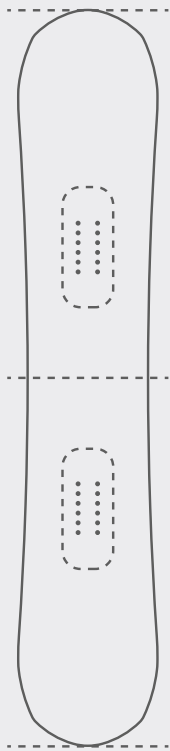

Twin Park
Evil Twin+

3D Shape
3BT™ + Sidekick™

Nose Uplift
Medium

Camber Profile
Medium

Tail Uplift
Medium

Terrain

Park

Resort

Pow

Flex

6

1 ————— 10
Soft Stiff

3BT™

SIDEKICK®

**STUPER
TUBES**

AIR RIDE™

Outline Shape
Twin

Materials & Lay-up
Construction

Laminate
Tri-Ax
Laminate

Woodcore
Super Ultra
Light Core

Base
Nano
Speed S

Sidewalls
Flex
Walls

Inserts
24
Inserts

Lay-Ups
Carbon
Stringers

Scan for more

Special Sauce
C.S.T
Super Tubes

Top Laminate
Aramid
X-Ply

Shape
Air
Ride

Length (cm)	151	154	157	159	156W	159W
Effective Edge (cm)	114,8	117,5	120,2	122,0	119,3	122,0
Waist Width (cm)	24,7	25,0	25,3	25,5	26,2	26,5
Sidecut Radius (m)	7,85	7,94	8,03	8,09	8	8,09
Min Stance (cm)	48	49	51	52	51	52
Reference Stance (cm)	52	53	55	56	55	56
Max Stance (cm)	60	61	63	64	63	64