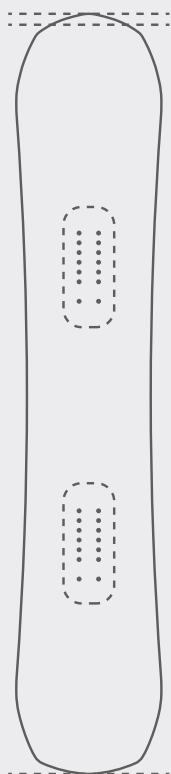

Directional Twin Freestyle
Goliath+

3D Shape
3BT™ + Sidekick™

Nose Uplift
Low

Camber Profile
Medium

Tail Uplift
Low

Terrain

Park

Resort

Pow

Flex

7

1 ——— 10
Soft ——— Stiff

3BT™

SIDEKICK®

STUBES

AIR RIDE™

Goliath+

Outline Shape
Directional Twin

Materials & Lay-up
Construction

Laminate
Tri-Ax
Laminate

Woodcore
Super Ultra
Light Core

Base
Nano
Speed S

Lay-Ups
Carbon
Stringers

Inserts
28
Inserts

Inserts
Backseat
Inserts

Scan for more

Special Sauce
D.R.S.T
Super Tubes

Shape
Air
Ride

Top Laminate
Aramid
X-Ply

Length (cm)	156	159	158W	161W	164W
Effective Edge (cm)	120,2	122,5	121,7	124,0	126,3
Waist Width (cm)	25,4	25,6	26,6	26,8	27,0
Sidecut Radius (m)	7,85	7,97	7,93	8,05	8,17
Min Stance (cm)	51	52	51	52	53
Reference Stance (cm)	55	56	55	56	57
Max Stance (cm)	63	64	63	64	65