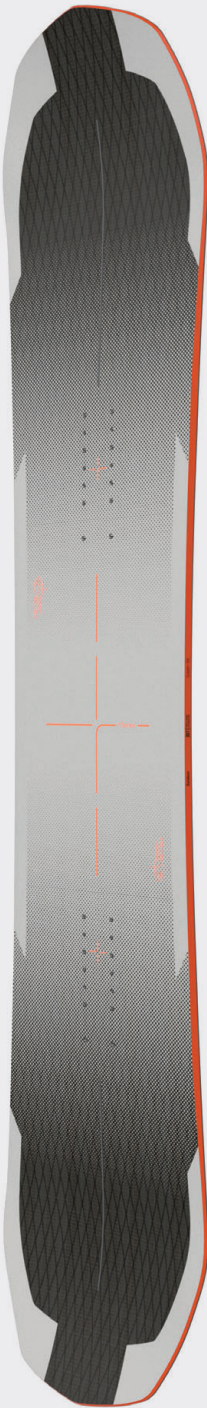

Directional Twin Freestyle
Goliath+

3D Shape
3BT™ + Sidekick™

Nose Uplift
Low

Camber Profile
Medium

Tail Uplift
Low

Terrain

Park

Resort

Pow

Flex

7

1 ——— 10
Soft ——— Stiff

3BT™

SIDEKICK®

STUBES

AIR RIDE™

Goliath+

Outline Shape
Directional Twin

Materials & Lay-up
Construction

Laminate
Tri-Ax
Laminate

Woodcore
Super Ultra
Light Core

Base
Nano
Speed S

Lay-Ups
Carbon
Stringers

Inserts
28
Inserts

Inserts
Backseat
Inserts

Scan for more

Special Sauce
D.R.S.T
Super Tubes

Shape
Air
Ride

Top Laminate
Aramid
X-Ply

Length (cm)	156	159	158W	161W	164W
Effective Edge (cm)	120,2	122,5	121,7	124,0	126,3
Waist Width (cm)	25,4	25,6	26,6	26,8	27,0
Sidecut Radius (m)	7,85	7,97	7,93	8,05	8,17
Min Stance (cm)	51	52	51	52	53
Reference Stance (cm)	55	56	55	56	57
Max Stance (cm)	63	64	63	64	65