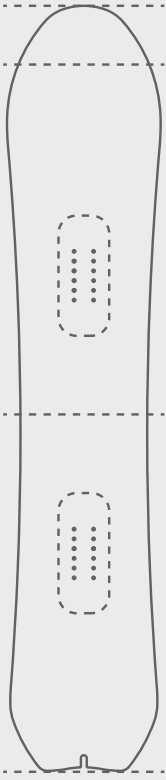

Directional All Mountain
Cameleon

New Model

3D Shape
3BT™ + Sidekick™

Nose Uplift
High

Camber Profile
Medium

Tail Uplift
Medium

Terrain

Park

Resort

Pow

Flex

5

1 ————— 10
Soft ————— Stiff

3BT™

SIDEKICK®

**STUPER
TUBES**

Cameleon

Outline Shape
Directional

Materials & Lay-up
Construction

Laminate
Tri-Ax
Laminate

Woodcore
Ultra
Light Core

Base
Ultra
Glide S

Sidewalls
Flex
Walls

Inserts
24
Inserts

Lay-Ups
Carbon
Stringers

Scan for more

Special Sauce
D.R.S.T
Super Tubes

Shape
Flex
Tail

Special Sauce
Step Down
Rails

Length (cm)	149	153	157	161
Effective Edge (cm)	111,5	114,9	118,3	121,7
Waist Width (cm)	25,2	25,6	26,0	26,4
Sidecut Radius (m)	6,58	6,71	6,83	6,95
Min Stance (cm)	46	49	51	52
Reference Stance (cm)	50	53	55	56
Max Stance (cm)	58	61	63	64