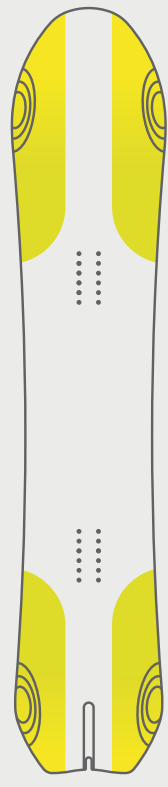

Directional All Mountain
Cameleon

New Model

3D Shape
3BT™ + Sidekick™

Nose Uplift
High

Camber Profile
Medium

Tail Uplift
Medium

Terrain

Park

Resort

Pow

Flex

5

1 ————— 10
Soft ————— Stiff

3BT™

SIDEKICK®

**STUPER
TUBES**

Cameleon

Outline Shape
Directional

Materials & Lay-up
Construction

Laminate
Tri-Ax
Laminate

Woodcore
Ultra
Light Core

Base
Ultra
Glide S

Sidewalls
Flex
Walls

Inserts
24
Inserts

Lay-Ups
Carbon
Stringers

Scan for more

Special Sauce
D.R.S.T
Super Tubes

Shape
Flex
Tail

Special Sauce
Step Down
Rails

Length (cm)	149	153	157	161
Effective Edge (cm)	111,5	114,9	118,3	121,7
Waist Width (cm)	25,2	25,6	26,0	26,4
Sidecut Radius (m)	6,58	6,71	6,83	6,95
Min Stance (cm)	46	49	51	52
Reference Stance (cm)	50	53	55	56
Max Stance (cm)	58	61	63	64